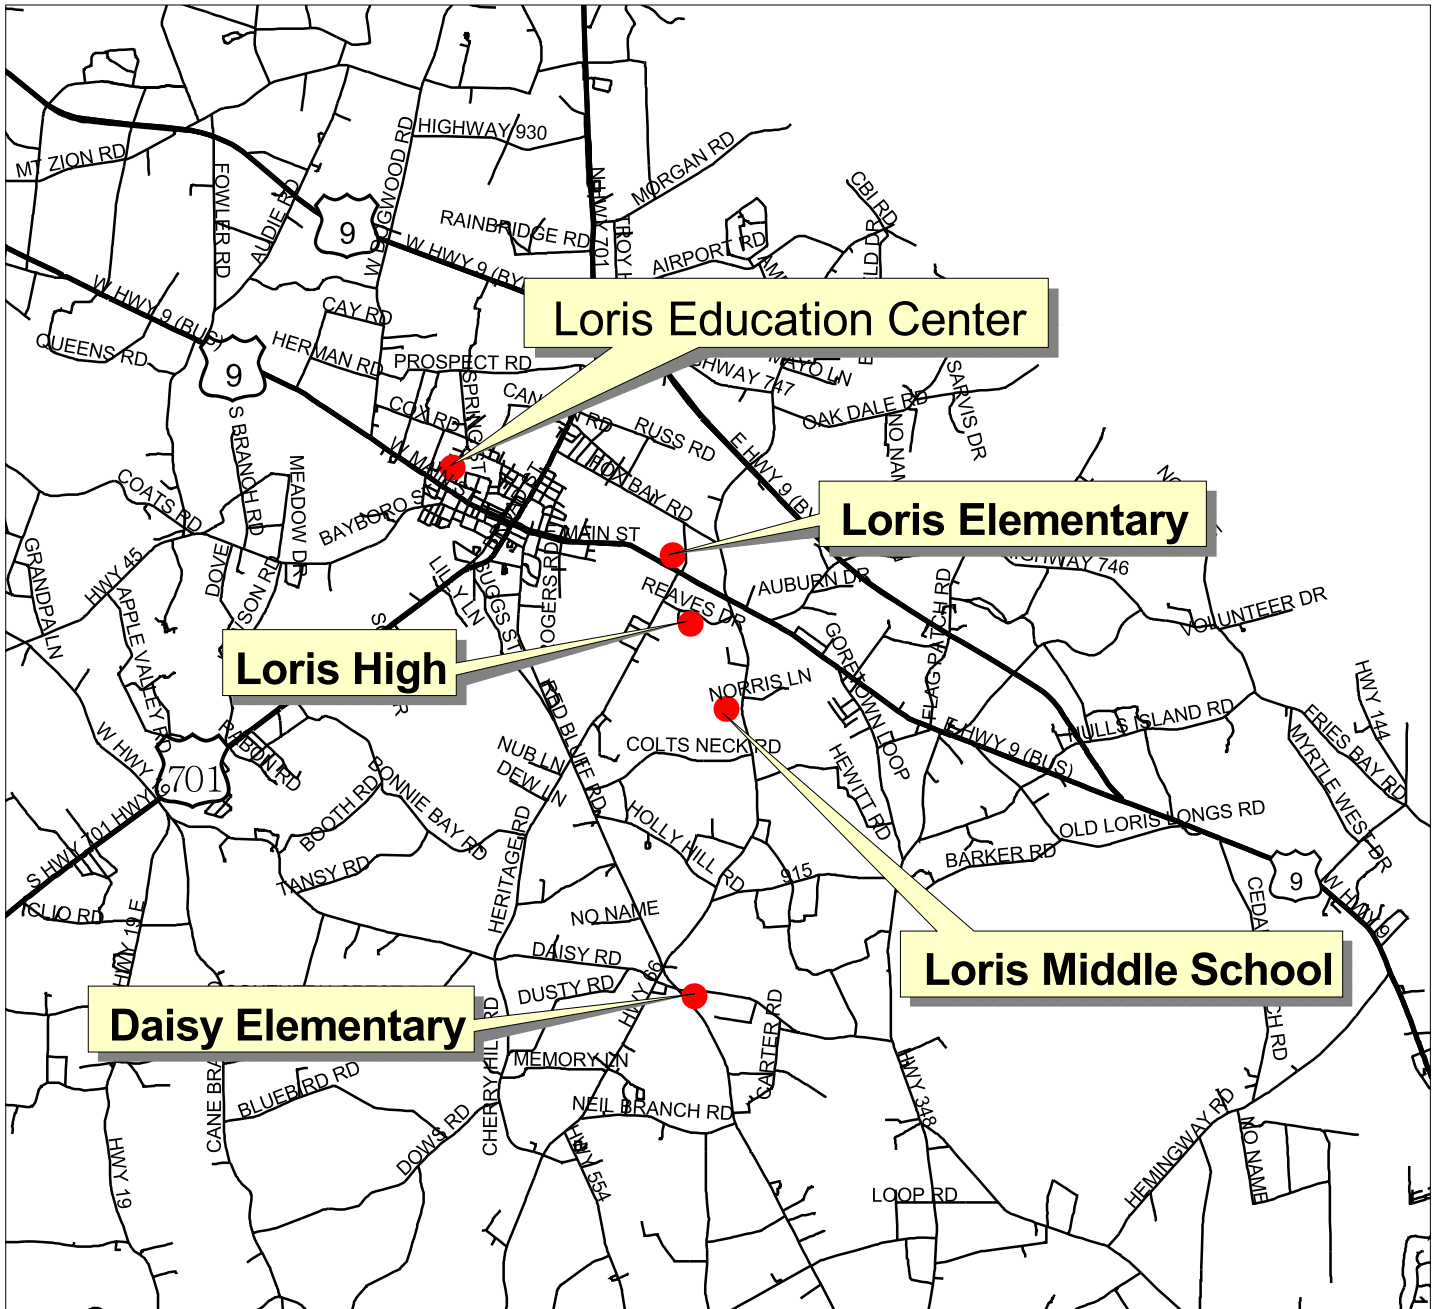

LORIS EDUCATION CENTER

LORIS EDUCATION CENTER

From MYRTLE BEACH

- Take SC HWY 22 to the US HWY 701 EXIT.
- EXIT towards LORIS.
- Take US HWY 701 into Loris
- Turn RIGHT onto MAIN ST (HWY 9 - BUS).
- Take MAIN ST out of Loris for about 1.5 miles.
- Loris Elementary will be on your LEFT.

From AYNOR

- Take SC HWY 22 to the US HWY 701 EXIT.
- EXIT towards LORIS.
- Take US HWY 701 into Loris
- Turn RIGHT onto MAIN ST (HWY 9 - BUS).
- Take MAIN ST out of Loris for about 1.5 miles.
- Loris Elementary will be on your LEFT.

From CONWAY

- Take US HWY 701 towards Loris
- Turn LEFT onto MAIN ST (HWY 9 - BUS)
- Take MAIN ST out of Loris for about .5 miles.
- Turn RIGHT onto SPRINGS ST
- Loris Education Center will be on your RIGHT.

From North Myrtle Beach

- Take SC HWY 9 to LORIS.
- Take SC HWY 9 BUS into LORIS.
- SC HWY 9 BUS turns into MAIN ST.
- Stay on MAIN ST through downtown.
- Turn RIGHT onto SPRINGS ST
- Loris Education Center will be on your RIGHT.