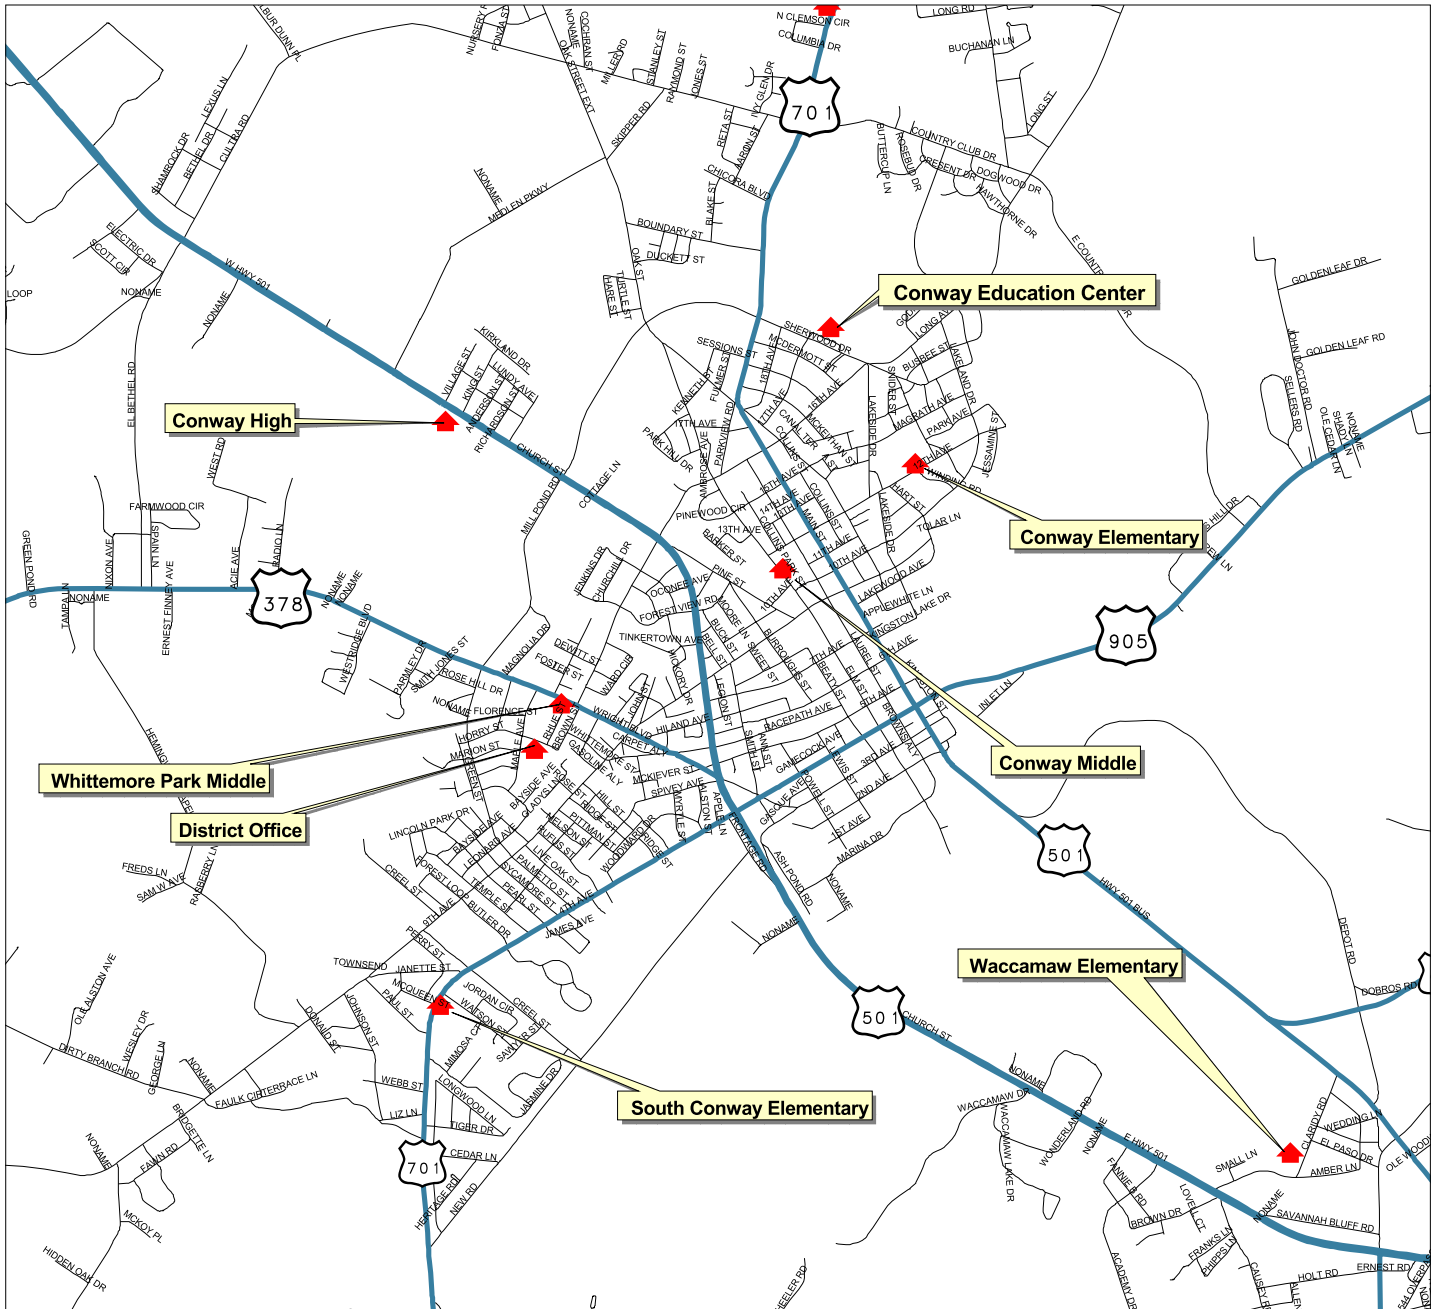

CONWAY EDUCATION CENTER

CONWAY EDUCATION CENTER

1620 Sherwood Dr. - Conway, SC - 29526

From MYRTLE BEACH

- Take US HWY 501 (BYPASS) into Conway.
- Turn RIGHT onto MILL POND RD at SHONEYS.
- Take MILL POND RD to US HWY 701.
- Go straight across US HWY 701 and you will be on SHERWOOD DR
- CONWAY EDUCATION CENTER is on the LEFT.

From AYNOR

- Take US HWY 501 into Conway.
- Turn LEFT onto MILL POND RD at SHONEY'S.
- Take MILL POND RD to US HWY 701.
- Go straight across US HWY 701 and you will be on SHERWOOD DR.
- CONWAY EDUCATION CENTER is on the LEFT.

From LORIS

- Take US HWY 701 into Conway.
- Turn LEFT onto SHERWOOD DR just past CONWAY FEED & GRAIN.
- CONWAY EDUCATION CENTER is on the LEFT.

From NORTH MYRTLE BEACH

- Take US HWY 22 to the US HWY 701 Interchange.
- EXIT towards Conway.
- Take US HWY 701 into Conway.
- Turn LEFT onto SHERWOOD DR just past CONWAY FEED & GRAIN.
- CONWAY EDUCATION CENTER is on the LEFT.